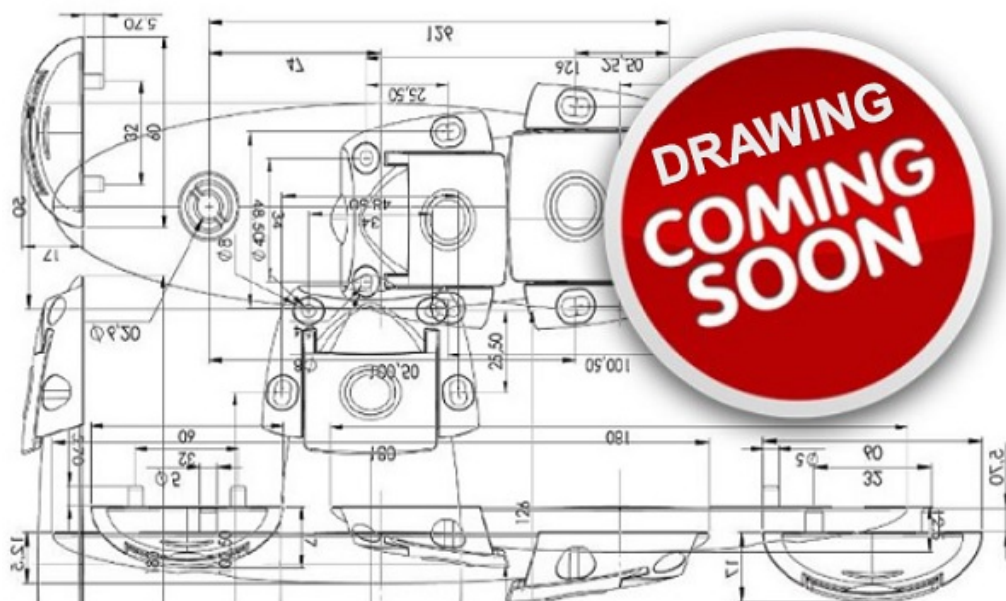

PRODUCT SHEET

Description:

Reflex Hinge No. 120, Small, Left, EB Finish

Item number:

22.05.025-0

Units	Box	Carton	HS Code	Barcode
Set	1	200	8302100090	 5704866080804

SISO A/S

Mileparken 11
DK-2740 Skovlunde
Denmark
VAT: DK 24786013

Phone +45 45 830 900

www.siso.dk
siso@siso.dk

Danske Bank
Nytorv Branch
Copenhagen
SWIFT: DABADKKK

Account no.
4180 3112 112936
IBAN Account
DK7230003112112936